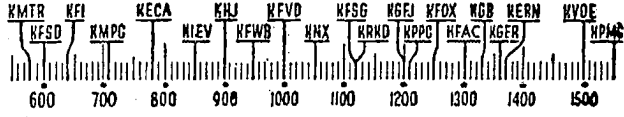

YOUR Radio TODAY

[The information contained in the following schedule is furnished by the stations broadcasting the programs.]

CHURCH SERVICES

KMTR—Nat. Message, 8:30 a.m.; B Shuler, 8:45 a.m.
KMPG—H.M.S. Richards, 4 p.m.
KECA—Church, 8:45 a.m.; Catholic H. 3 p.m.
KHJ—Lutheran Hour, 1:30 p.m.; F. e- vival Hour, 5 p.m.
KFWB—Church, 8 a.m.; Rescue M. s- sion, 8:30 a.m.; Church, 8 p.m.
KFVD—Spanish, 6 a.m.; Rev. Salas, 8 a.m.; Church of Christ, 8:30 a.m. Church, 11 a.m.
KXN—West Coast Church, 8; Salt La. 0- Tabernacle, 9:30 a.m.; Church, 8 a.m.
KFSG—Almee McPherson, 10:30 a.m. Speaker, 3 p.m.; Evangelistic Ser- ice, 7 p.m.; Voice First Night, 9:30.
KRKD—Bible School, 7:15 a.m.; Re- 7- Squires, 8 a.m.
KPPG—Presbyterian Church, 9 a.m.; Dr. Wocllner, 9:30 a.m.; Dr. E- i- fund, 11 a.m.
KFOX—Visitor, 10:15 a.m.; Religio- s- 10:45 a.m.; Fireside Church, 4: 0- p.m.
KGFJ—Evangelical Church, 2:15 p.m.; Temple Baptist Church, 5:30 p.m.
KFAC—Presbyterian Church, 11: 0- a.m.; Church, 8 p.m.
KGER—Mission, 7 a.m.; Church, 8 a.m.; Bible Class, 10:30 a.m.; Jap- 8- anese Church, 8:30 p.m.